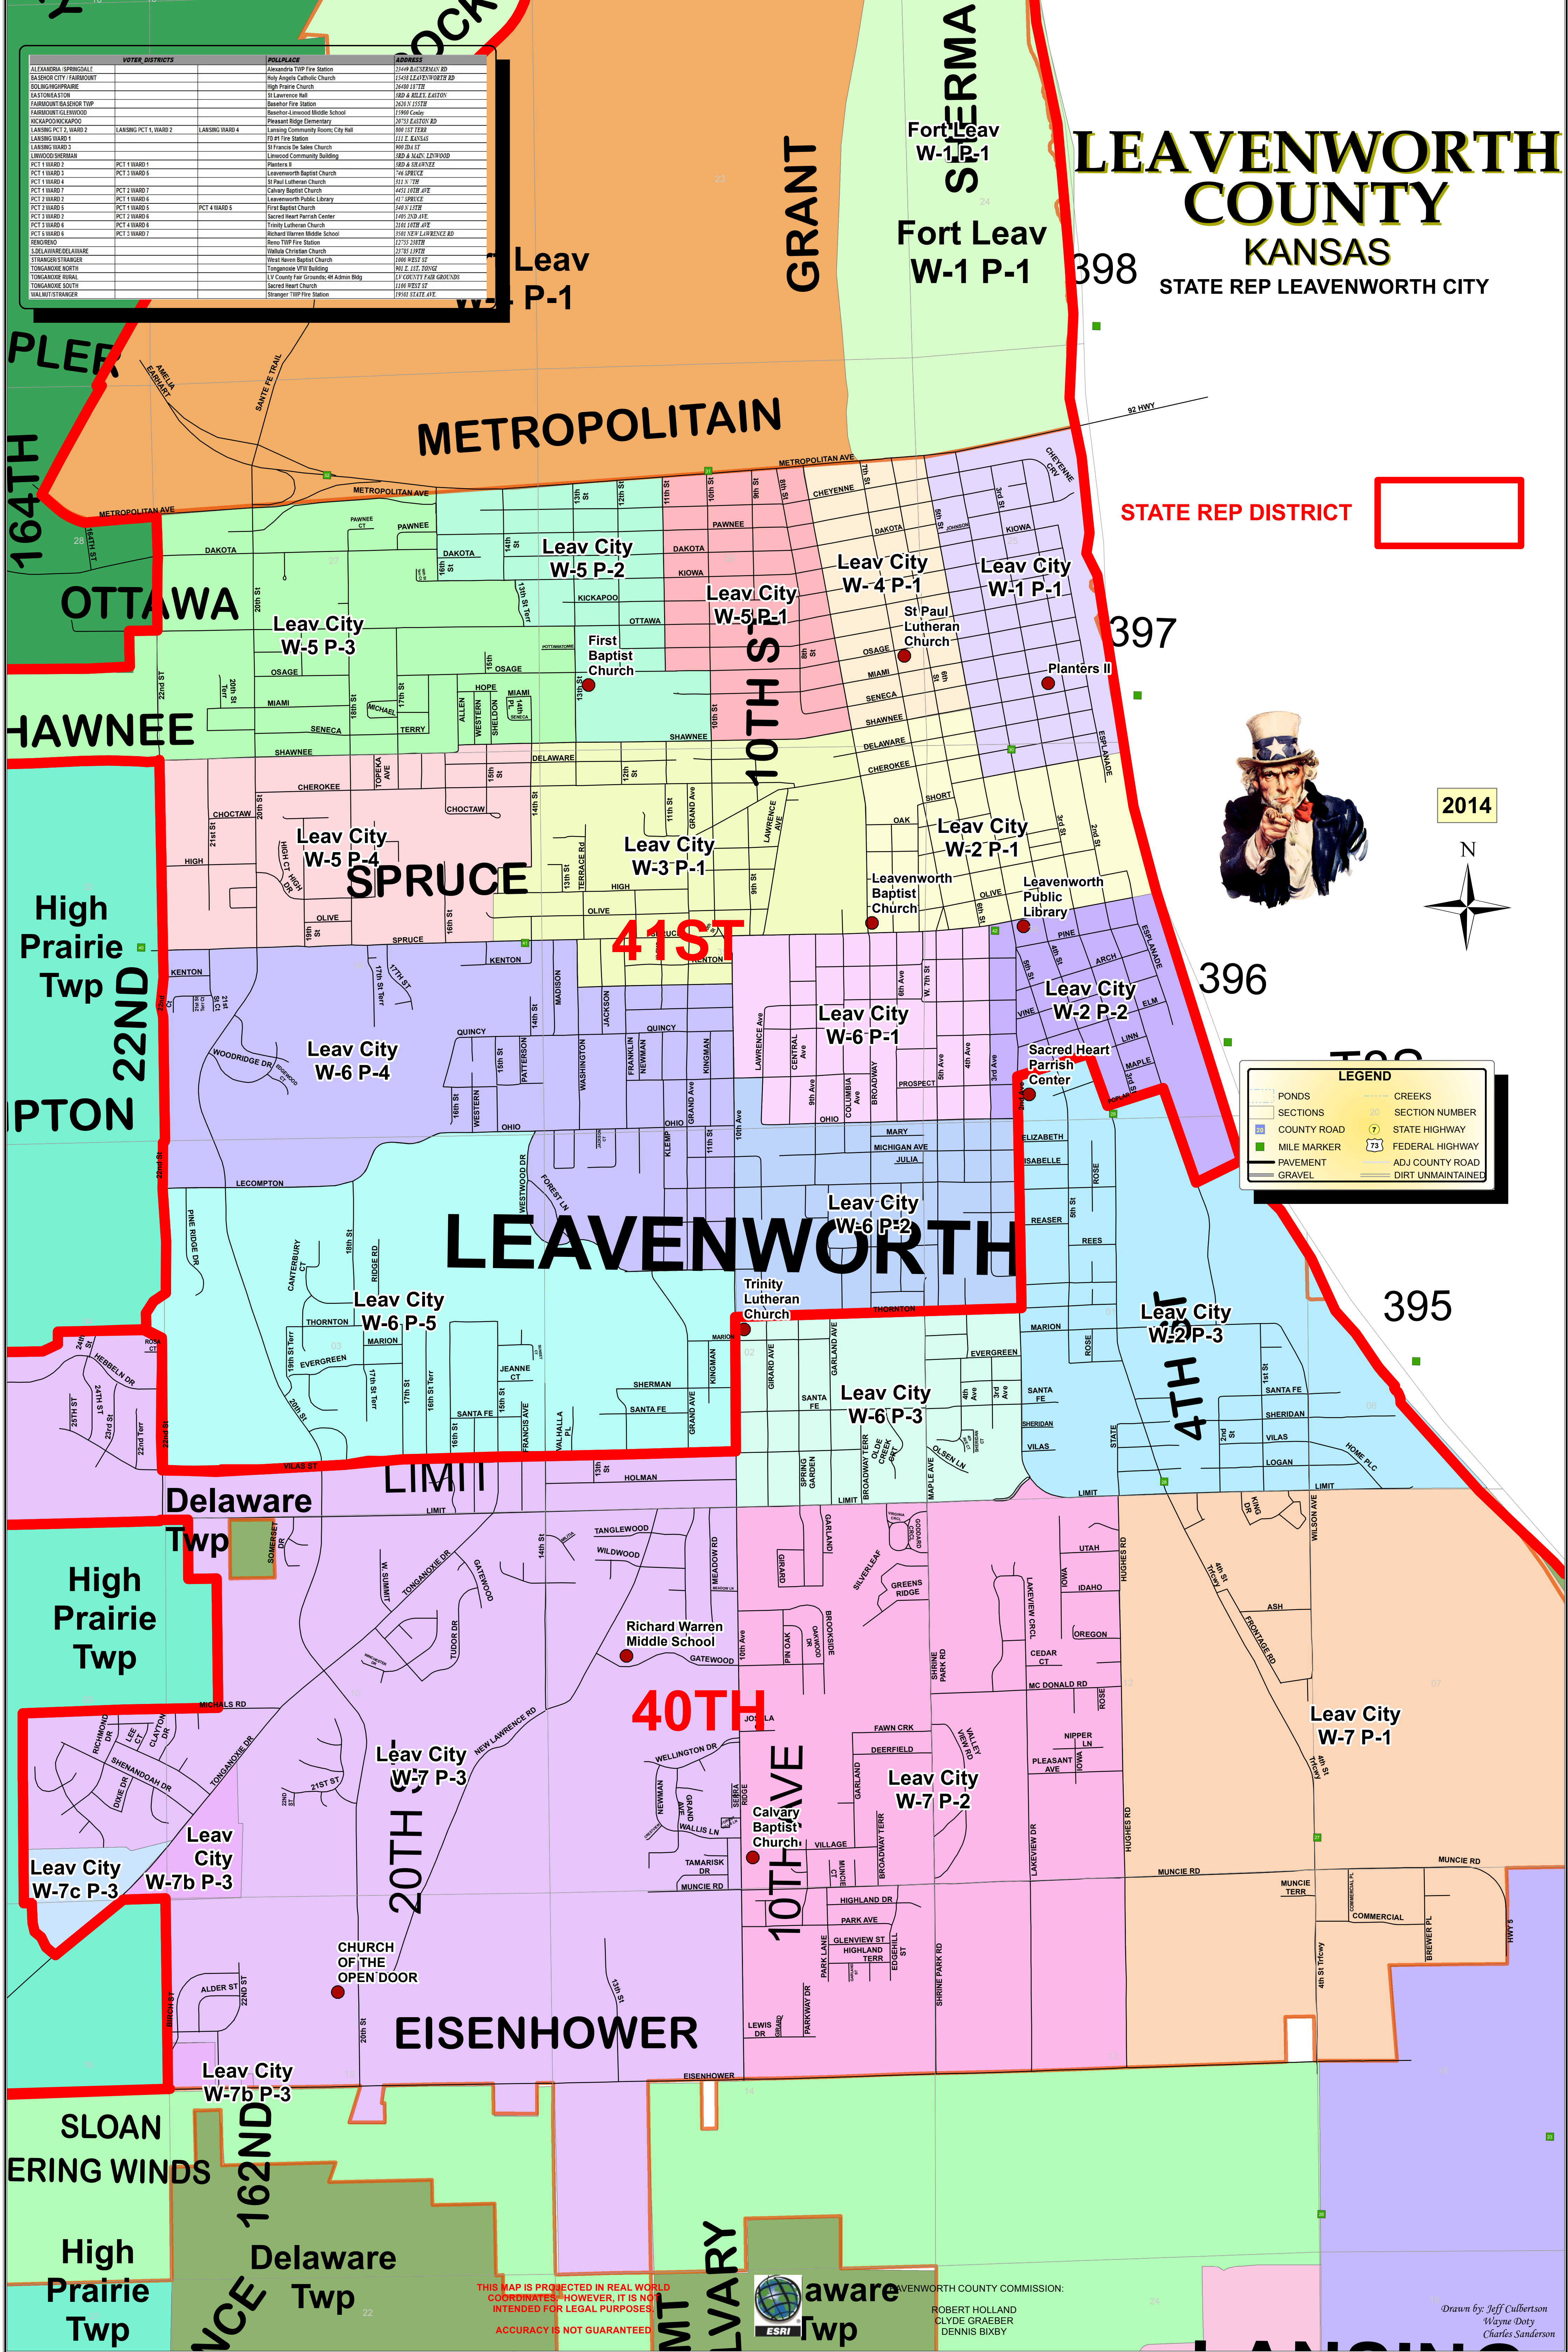

LEAVENWORTH COUNTY KANSAS

STATE REP LEAVENWORTH CITY

VOTER DISTRICTS	POLLPLACE	ADDRESS
ALEXANDRIA SPRINGDALE	Alexandria TWP Fire Station	2349 BALSERMAN RD
BAKER CITY FAIRMOUNT	Holy Angels Catholic Church	1545 LEAVENWORTH RD
BOLINGHIGH PRAIRIE	High Prairie Church	2640 13TH
EASTON STATION	St Lawrence Hall	180 & BELL, EASTON
FAIRMOUNT GALEWOOD	Becher Fire Station	2620 7TH ST
FAIRMOUNT GALEWOOD TWP	Becher-Linwood Middle School	1360 Cedar
KICKAPOO/KAPOO	Pleasant Ridge Elementary	2873 EASTON RD
LAWSING PCT 1, WARD 2	Leavenworth Community Rooms, City Hall	180 1ST ST
LAWSING WARD 1	FD #1 Fire Station	111 E. KICKAPOO
LAWSING WARD 2	St Francis De Sales Church	180 2ND ST
LAWSING WARD 3	Linwood Community Building	180 & BAKER, LINWOOD
LAWSING WARD 4	Planters II	180 & SEAVIEW
PCT 1 WARD 1	Leavenworth Baptist Church	746 SPRUCE
PCT 1 WARD 2	St Paul Lutheran Church	151 7TH
PCT 1 WARD 3	Calvary Baptist Church	445 10TH AVE
PCT 1 WARD 4	Leavenworth Public Library	47 SPRUCE
PCT 1 WARD 5	First Baptist Church	140 15TH
PCT 1 WARD 6	Leavenworth Baptist Church	1405 20TH AVE
PCT 1 WARD 7	Sacred Heart Church Center	1405 20TH AVE
PCT 2 WARD 1	Trinity Lutheran Church	2106 10TH AVE
PCT 2 WARD 2	Richard Warren Middle School	1500 NEW LAWRENCE RD
PCT 2 WARD 3	Bene TWP Fire Station	1273 20TH
PCT 2 WARD 4	Valhalla Christian Church	2735 19TH
PCT 2 WARD 5	West Haven Baptist Church	1000 WEST ST
PCT 2 WARD 6	Tonganoxie VFW Building	192 E. 11TH, TONGOXIE
PCT 2 WARD 7	LV County Fair Grounds, 4th Admin Bldg	LV COUNTY FAIR GROUNDS
PCT 3 WARD 1	Sacred Heart Church	1100 WEST ST
PCT 3 WARD 2	Stranger TWP Fire Station	1950 24TH AVE

STATE REP DISTRICT

2014

LEGEND	
	PONDS
	CREEKS
	SECTIONS
	COUNTY ROAD
	MILE MARKER
	GRAVEL
	DIRT UNMAINTAINED
	SECTION NUMBER
	STATE HIGHWAY
	FEDERAL HIGHWAY
	ADJ COUNTY ROAD

THIS MAP IS PROJECTED IN REAL WORLD COORDINATES, HOWEVER, IT IS NOT INTENDED FOR LEGAL PURPOSES. ACCURACY IS NOT GUARANTEED.